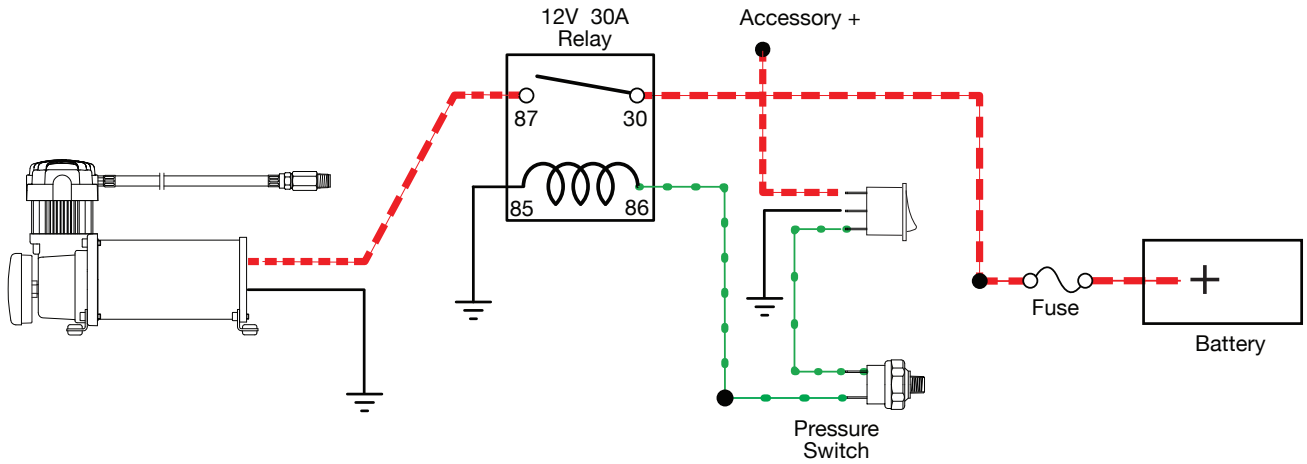

VMS WIRING DIAGRAM - SINGLE

1. Red
2. Green
3. Black

15 Edelman
Irvine, CA 92618
949-585-0011
www.viaircorp.com

R1-103023 | © VIAIR Corporation, All Rights Reserved

VMS WIRING DIAGRAM - SINGLE

1. Red
2. Green
3. Black