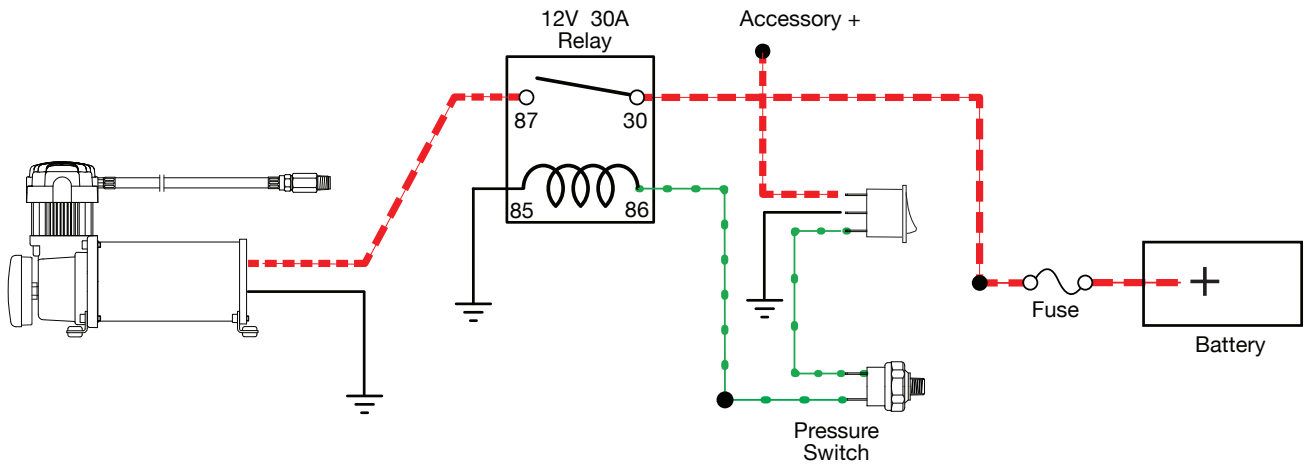

VMS WIRING DIAGRAM - SINGLE

1. Red
2. Green
3. Black

15 Edelman
Irvine, CA 92618
949-585-0011
www.viaircorp.com

R1-103023 | © VIAIR Corporation, All Rights Reserved

VMS WIRING DIAGRAM - SINGLE

1. Red
2. Green
3. Black