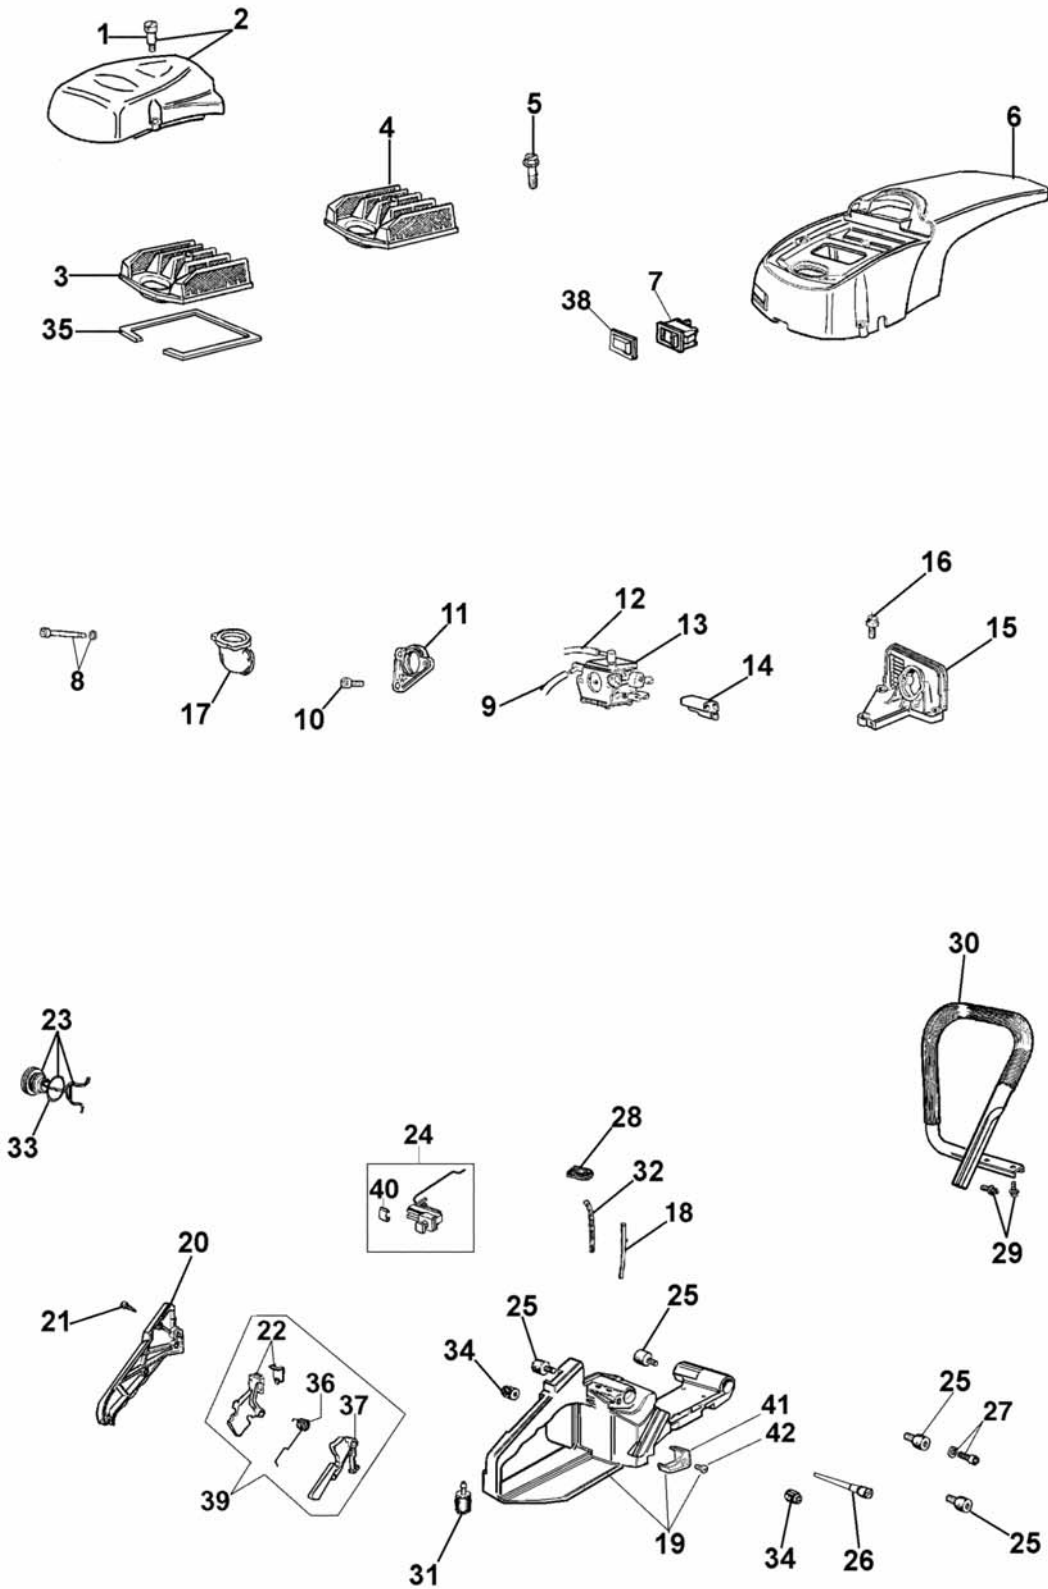

156 - Fuel tank and air filter

Ref.Nu	Qty	Part number	Description	Validity from	Validity till	Notes	Bulletin
1	1	093000468A	Screw				
2	1	50012048A	Cover				
3	1	097000044R	Air filter flock				BT1-017-07/07
4	1	098000092R	Air filter nylon				BT1-017-07/07
5	1	099900296R	Screw				
6	1	50012099R	Cover				
7	1	2317021R	Switch				
8	2	61052009B	Screw				
9	1	098000319	Tube				
10	3	3960057R	Screw				
11	1	50010028	Flange				
12	1	094000215A	Tube				
13	1	50010302A	Carburetor kit HDA-160C				
14	1	50010125	Screw guide				
15	1	50010017	Support				
16	3	097000092AR	Screw				
17	1	50010027R	Manifold				
18	1	61060012A	Oil line				
19	1	50010227DR	Fuel tank				BT4-097-07/09; BT4-108-02/11
20	1	50010083	Cover				
21	1	3960040R	Screw				
22	1	50010157	Throttle				
23	1	50012008R	Fuel cap				
24	1	52022048A	Throttle				BT4-097-07/09
25	4	097000038AR	Shock absorber				
26	1	099900083A	Tank breather				
27	8	006000251R	Screw				
28	1	50010029	Grommet				
29	1	097000061A	Screw				
30	1	50020016R	Handle				
31	1	50010218R	Fuel filter				
32	1	098000319	Tube				
33	1	099900090	O-ring				
34	2	50010061R	AV-mount				
35	1	097000056	Gasket				
36	1	097000028R	Spring				
37	1	097000025AR	Throttle lever				
38	1	2317013	Guard				
39	1	097000216B	Throttle assy				
40	1	52010134R	Plate				BT4-097-07/09
41	1	50010377	Guard				BT4-108-02/11
42	1	3960098	Screw				BT4-108-02/11