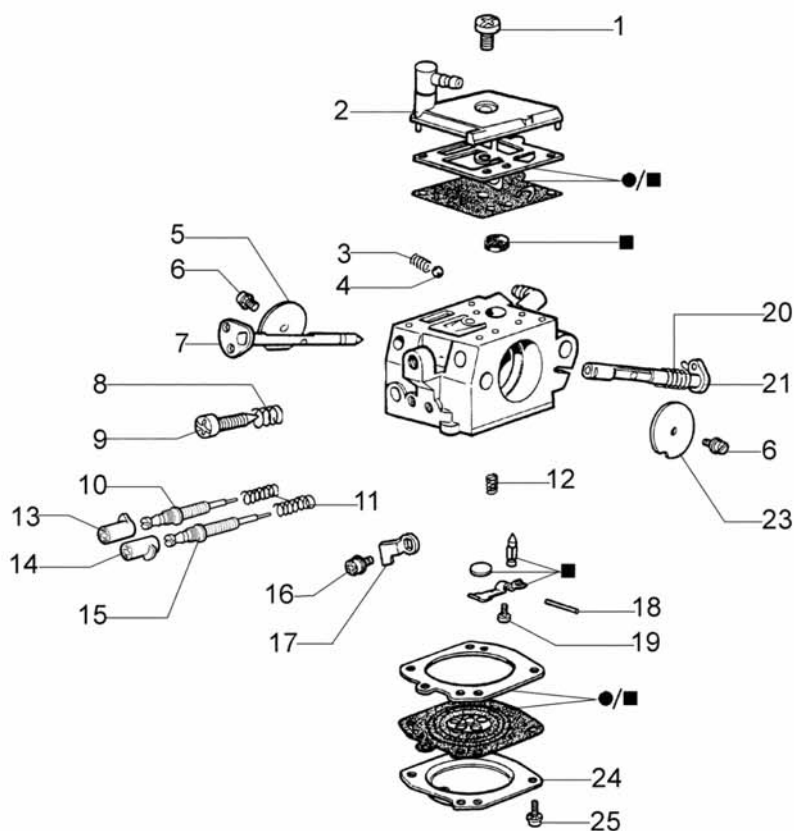

mod. Walbro HDA-160D

compl. p.n. 2318780B

26 ■ KIT RIPARAZIONE
REPAIR KIT

22 ● KIT MEMBRANE & GUARNIZIONI
DIAPHRAGM & GASKET SET

Ref.Nu	Qty	Part number	Description	Validity from	Validity till	Notes	Bulletin
1	1	50010109	Screw				
2	1	50010097	Cover				
3	1	095000146	Spring				
4	1	094600143	Ball				
5	1	50010100	Starter valve				
6	2	035000160	Screw				
7	1	50010096	Shaft				
8	1	094600148	Spring				
9	1	074000240	Adjust.screw				
10	1	2318782	Screw H				
11	2	095000147	Spring				
12	1	50070164	Spring				
13	1	2318694	Cap				
14	1	2318695	Cap				
15	1	2318781	Screw L				
16	1	003300209	Screw				
17	1	50010101	Clamp				
18	1	003300201	Spindle				
19	1	003300202	Screw				
20	1	50010106	Spring				
21	1	50010095	Shaft				
22	1	50010122A	Diaphragm and gasket set				
23	1	50010099	Starter valve				
24	1	50010098	Cover				
25	4	035000162	Screw				
26	1	50010123A	Repair kit