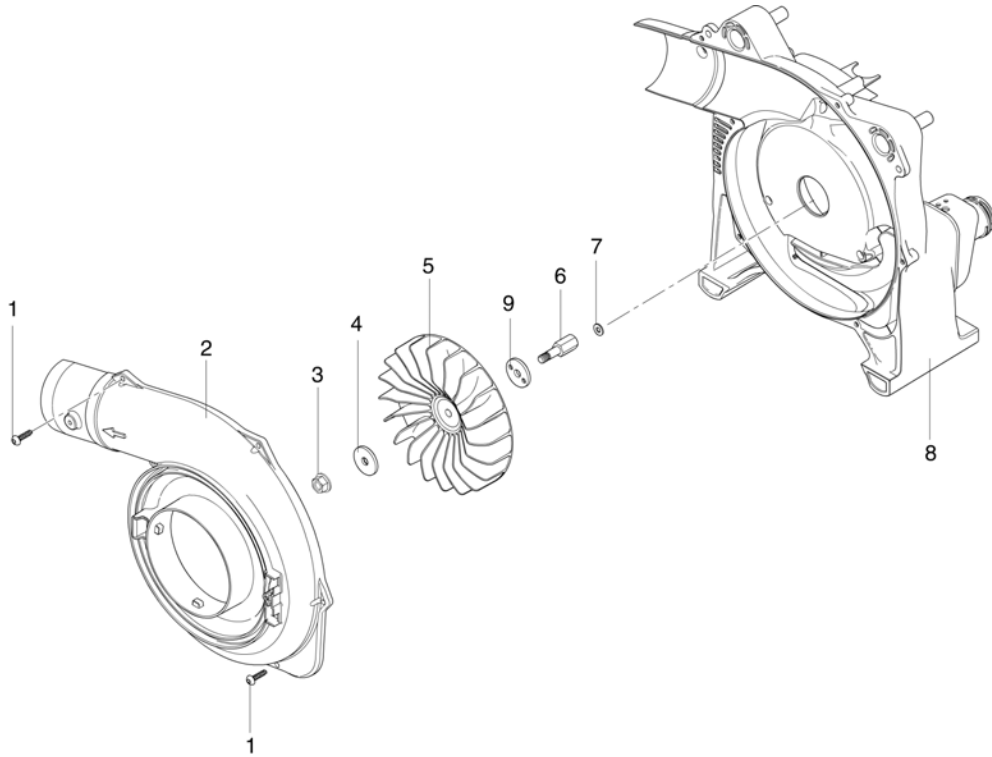

SA 2700 BP Blower - Starter Assy

SA 2700 BP Blower - Starter assy

Ref.Nu	Qty	Part number	Description	Validity from	Validity till	Notes	Bulletin
1	1	61070019AR	Starter rope				
2	1	61200015R	Starter handle				
3	1	072700089	Bushing				
4	1	61070036R	Spring				
5	1	61172004R	Compl. pulley				
6	1	3960070	Screw				
7	1	094600054	Washer				
8	1	61170173R	Washer				
9	1	56560018AR	Cover			Rosso; Red	
10	3	3960091AR	Screw				
11	2	61070039R	Spring				
12	2	61070038	Pawl				
13	1	56560034R	Clutch driver				
14	1	56550180R	Cap and spring				
15	1	56550145AR	Ignition coil				
16	1	56550134R	Flywheel				

SA 2700 BP Blower - Air filter

SA 2700 BP Blower - Air filter

Ref.Nu	Qty	Part number	Description	Validity from	Validity till	Notes	Bulletin
1	2	56550115R	Gasket				
2	1	61240009CR	Insulator				
3	2	61200021R	Gasket				
4	1	2318816AR	Carburetor WT-936A				
5	1	56560079R	Deflector				
6	1	56570059R	Oil seal				
7	2	56570058R	Oil seal				
8	1	56570049R	Flange				
9	1	3960121R	Screw				
10	1	56570041R	Starter lever				
11	1	56570047AR	Air filter support				
12	1	56570043R	Shutter				
13	1	56570042R	Lever				
14	2	3819006	Washer				
15	2	3801012	Screw				
16	1	56570040R	Air filter flock				
17	1	56570037R	Air filter cover			Rosso; Red	
18	1	61330040R	Screw				
19	1	56570045R	Tube				
20	1	2318817R	Air purge				
21	1	56570044R	Tube				
22	1	56570046R	Breather Fule Pipe				
23	1	56560052R	Tube				
24	1	4098377	Band				
25	1	094600450R	Fuel filter				
26	1	61070079R	Tank cap				
27	1	61070006R	Gasket				
28	1	4161211	Bush				
29	1	61070011AR	Breather valve				
30	1	320000004	Screw				

SA 2700 BP Blower - Fan assy

SA 2700 BP Blower - Fan assy

Ref.Nu	Qty	Part number	Description	Validity from	Validity till	Notes	Bulletin
1	4	3960091AR	Screw				
2	1	56560009R	Left case			Rosso; Red	
3	1	3980012	Nut				
4	2	56510050R	Washer				
5	1	56560010R	Fan				
6	1	56560017R	Extension screw				
7	1	3818011A	Washer				
8	1	56572007R	Right case			Rosso; Red	
9	1	56560078R	Washer				