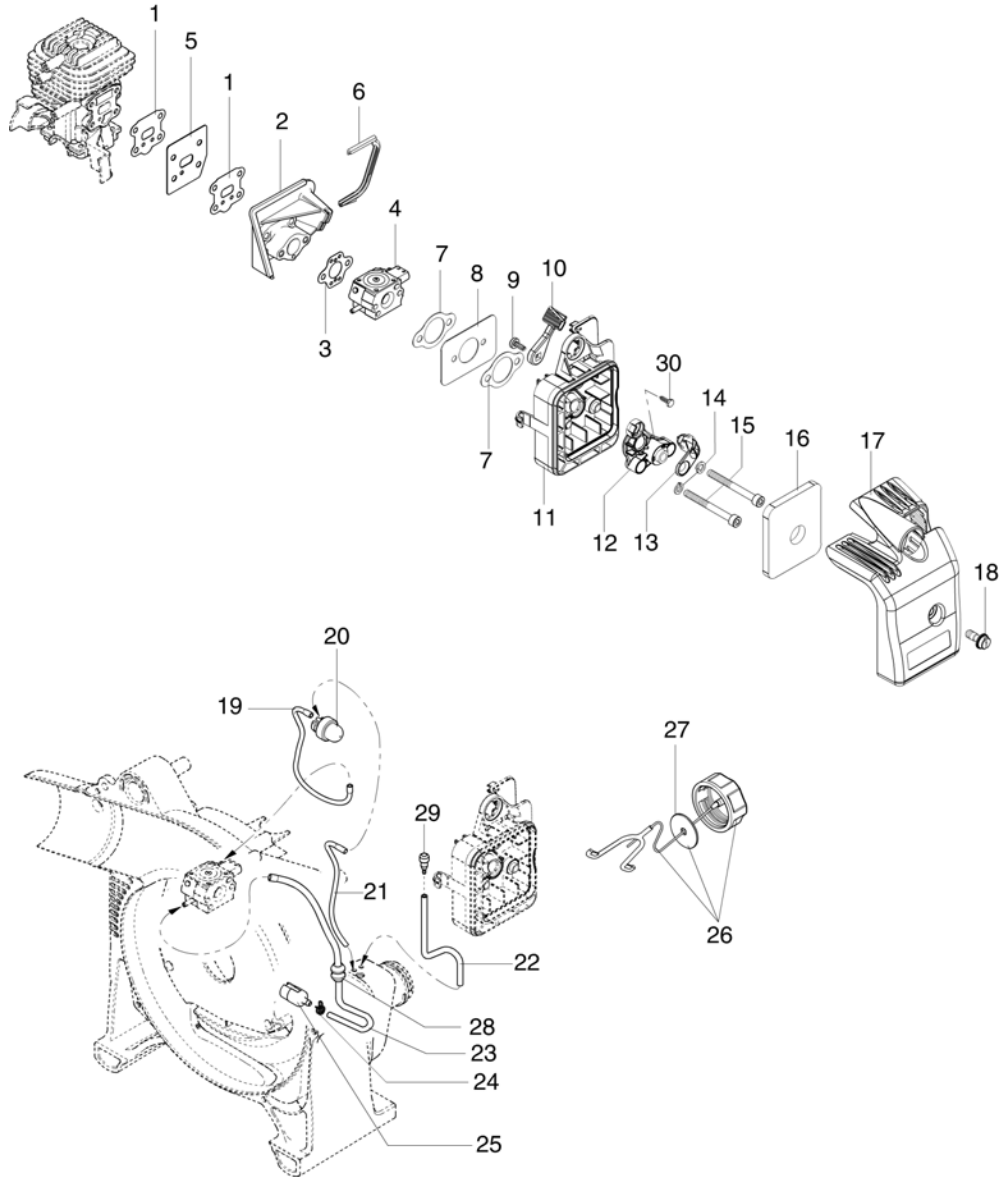

SA 2700 BP Blower - Air filter

SA 2700 BP Blower - Air filter

Ref.Nu	Qty	Part number	Description	Validity from	Validity till	Notes	Bulletin
1	2	56550115R	Gasket				
2	1	61240009CR	Insulator				
3	2	61200021R	Gasket				
4	1	2318816AR	Carburetor WT-936A				
5	1	56560079R	Deflector				
6	1	56570059R	Oil seal				
7	2	56570058R	Oil seal				
8	1	56570049R	Flange				
9	1	3960121R	Screw				
10	1	56570041R	Starter lever				
11	1	56570047AR	Air filter support				
12	1	56570043R	Shutter				
13	1	56570042R	Lever				
14	2	3819006	Washer				
15	2	3801012	Screw				
16	1	56570040R	Air filter flock				
17	1	56570037R	Air filter cover			Rosso; Red	
18	1	61330040R	Screw				
19	1	56570045R	Tube				
20	1	2318817R	Air purge				
21	1	56570044R	Tube				
22	1	56570046R	Breather Fule Pipe				
23	1	56560052R	Tube				
24	1	4098377	Band				
25	1	094600450R	Fuel filter				
26	1	61070079R	Tank cap				
27	1	61070006R	Gasket				
28	1	4161211	Bush				
29	1	61070011AR	Breather valve				
30	1	320000004	Screw