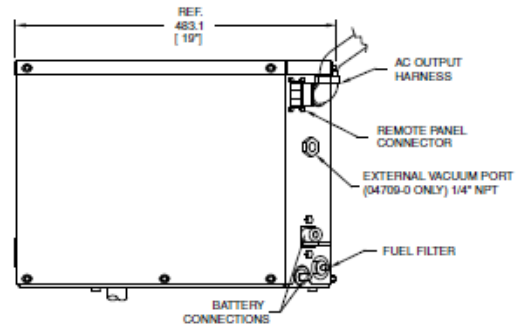

Generac RV Generator - QP-40

MODEL 4709/5852 GAS

MODEL 4701/5853 LPG

VIEW FROM TOP

NOTE: ALL AIR INTAKES AND EXHAUST OUTLETS MUST BE KEPT CLEAR OF ANY OBSTRUCTIONS. ALL OPEN AREA IS REQUIRED FOR COOLING.

MODEL 4709/5852 GAS

MODEL 4701/5853 LPG