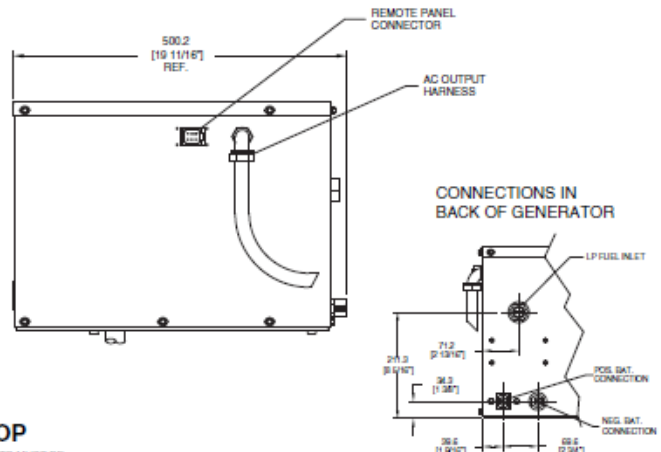

Generac RV Generator - QP-40

MODEL 4709/5852 GAS

MODEL 4701/5853 LPG

VIEW FROM TOP

NOTE: ALL AIR INTAKES AND EXHAUST OUTLETS MUST BE KEPT CLEAR OF ANY OBSTRUCTIONS. ALL OPEN AREA IS REQUIRED FOR COOLING.

MODEL 4709/5852 GAS

MODEL 4701/5853 LPG