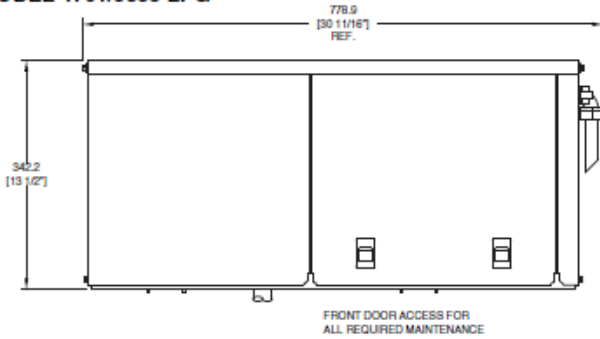

Generac RV Generator - QP-40

MODEL 4709/5852 GAS

MODEL 4701/5853 LPG

VIEW FROM TOP

NOTE: ALL AIR INTAKES AND EXHAUST OUTLETS MUST BE KEPT CLEAR OF ANY OBSTRUCTIONS. ALL OPEN AREA IS REQUIRED FOR COOLING.

MODEL 4709/5852 GAS