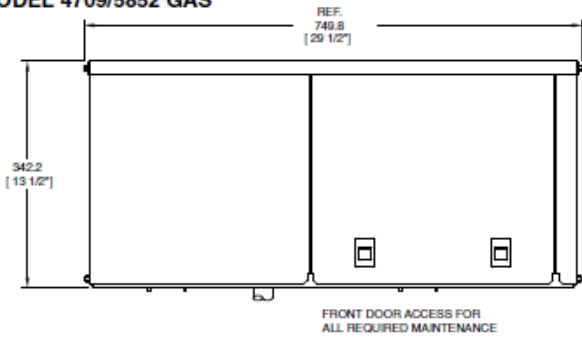

Generac RV Generator - QP-40

MODEL 4709/5852 GAS

MODEL 4701/5853 LPG

VIEW FROM TOP

NOTE: ALL AIR INTAKES AND EXHAUST OUTLETS MUST BE KEPT CLEAR OF ANY OBSTRUCTIONS. ALL OPEN AREA IS REQUIRED FOR COOLING.

MODEL 4709/5852 GAS

MODEL 4701/5853 LPG