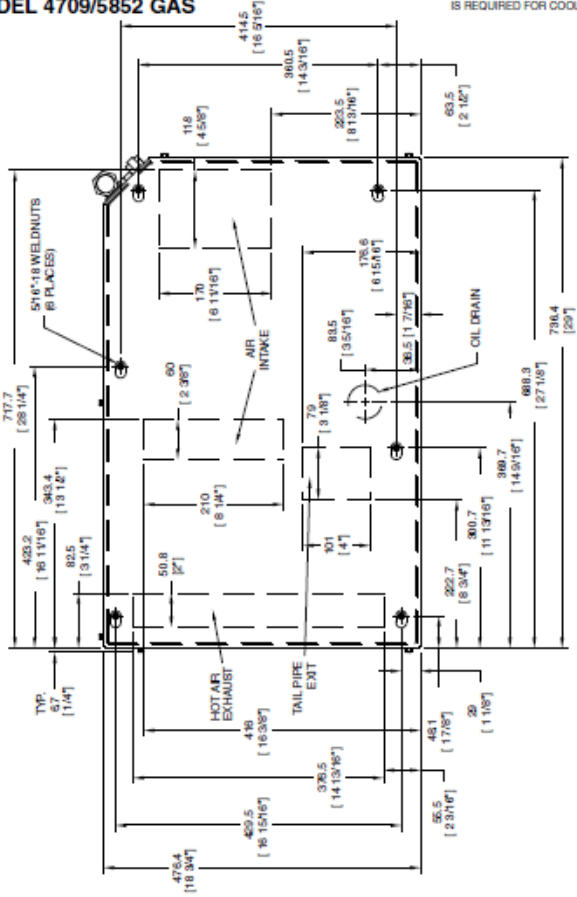

Generac RV Generator - QP-40

MODEL 4709/5852 GAS

MODEL 4701/5853 LPG

VIEW FROM TOP

NOTE: ALL AIR INTAKES AND EXHAUST OUTLETS MUST BE KEPT CLEAR OF ANY OBSTRUCTIONS. ALL OPEN AREA IS REQUIRED FOR COOLING.

MODEL 4709/5852 GAS

MODEL 4701/5853 LPG