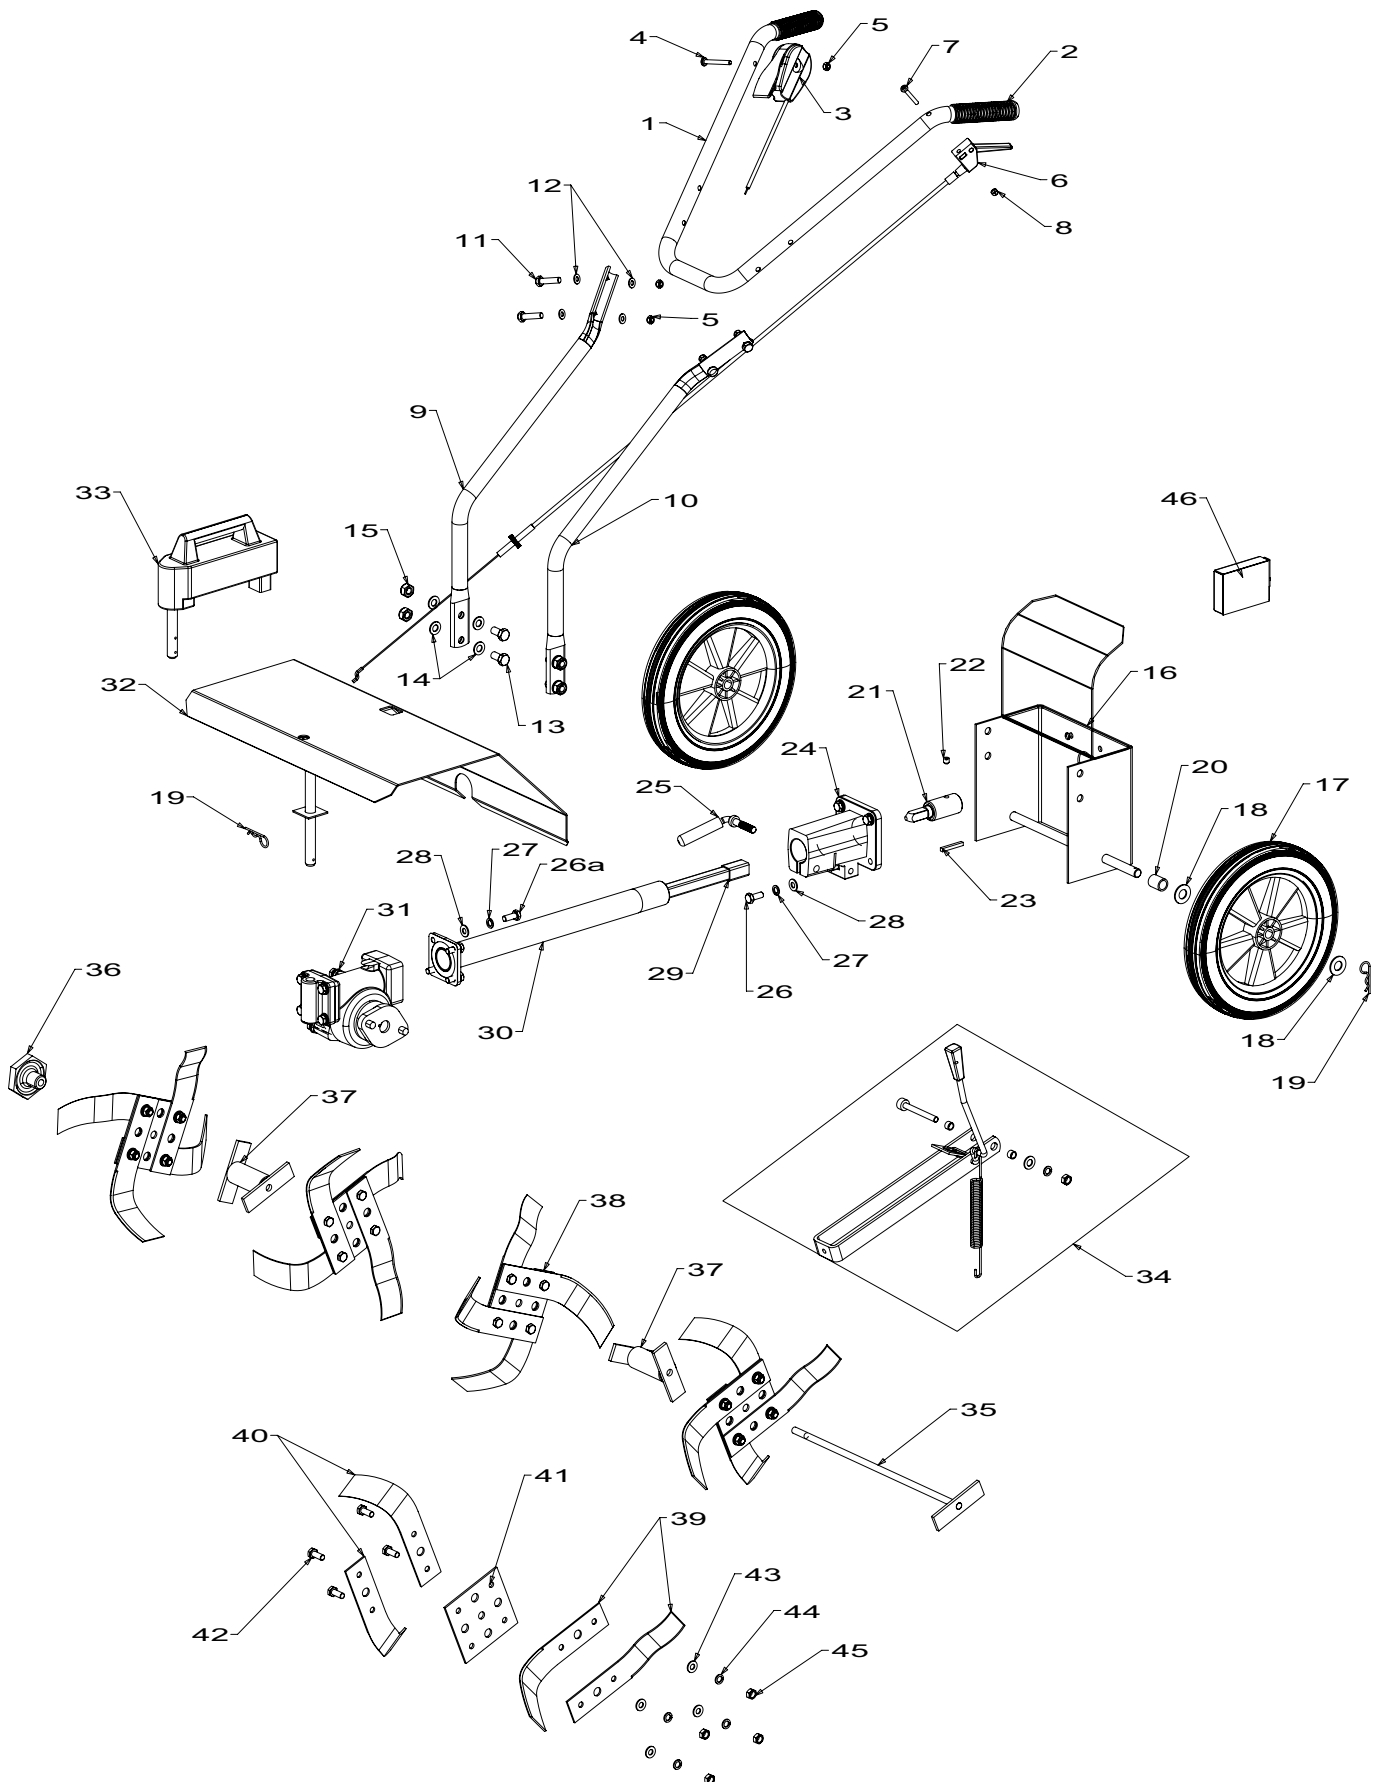

Masport®

OUTDOOR POWER EQUIPMENT

HOME GARDENER 4 WAY OPC

	<u>Part number</u>	<u>Model</u>	<u>Engine</u>
MASPORT	550905	MK II 4 WAY	B & S Series 475

Month and Year of First Manufacture -

Item No	Part No	Description	Qty	Item No	Part No	Description	Qty
1	550156	Handle- Upper, Silver HG	1	38	550062	Tine Assy	4
2	550368	Handle Grip, Plastic	2			incl items 39 - 45	
3	583458	Control- Throttle Assy Wescon	1	39	550040	Tine- Curved, RH HG	8
4	503604	Screw, Pan M6x45	1	40	550041	Tine- Curved, LH HG	8
5	501764	Nut, M6 Nylocx 6 Thck	5	41	950009	Plate- Tine	4
6	555796	Lever & Cable Assy- Safety	1	42	501597	Screw, Set M8x20 Hex	16
7	503604	Screw, Pan M6x45	1	43	501744	Washer, Flt 8x17x1.6	16
8	501764	Nut, M6 Nyloc 6 Thck	1	44	503747	Washer, Spg 8	16
9	550158	Handle- Lower, RH Silver HG	1	45	501602	Nut, M8 Hex	16
10	550157	Handle- Lower, LH Silver HG	1			__==__	
11	501815	Screw, Set M6x35	4	46	555797	Switch Box Assy, HG incl	1
12	501703	Washer, Flt 6x14x1.2	4		555807	Switch- Micro	1
13	501760	Screw, Set M10x20	4			NOT ILLUSTRATED	
14	501704	Washer, Flt 10x19x1.6	9		555064	Owner Manual	1
15	501680	Nut, M10 Nyloc 10 Thck	4		503488	Clamp- Cable, Throttle	1
16	950382	Chassis Assy, HG	1		503489	Screw, Set M5x16	1
17	550010	Wheel & Tyre Assy, HG	2		550012	Rod Assy 7 - 1/2" (190 mm)	1
18	501743	Washer, Flt 14x28x1.8	4		550046	Rod Assy 11 - 1/4" (280 mm)	1
19	530281	Clip- Hairpin, Large HG	3		550076	Drive Assy, Edger	1
20	550367	Spacer- Wheel, Axle	2		550077	Disk- Edger, HG	1
		__==__			550078	Cultivating Tool	1
21	550164	Coupling- Engine HG	1		550136	Rotary Brush	1
22	503386	Screw, Grub M8x8	1			Consumables	
23	536012	Key- Engine 3/16" SQ x 38	1		503335	Oil, Gear Head 250 ml HG	1
24	950376	Housing, Drive Cast HG	1			Gear Head Components	
25	550018	Locking Clamp- Bolt	1		502067	Circlip, 20 EXT DIN 471	
26	501345	Screw, Set NF 5/16x1.25 Hex	4		503416	Plug- 1/4" BSPT Hex Pressure HT	
26a	501597	Screw, Set M8x20	4		950005	Washer- Thrust	
27	503747	Washer, Spg 8	8		950003	Gear Shaft Wormwheel	
28	501744	Washer, Flt 8x17x1.6	8		950031	Wormwheel- 28 T	
29	550357	Drive Shaft	1		950329	Worm, 20mm Brg	
30	550312	Outer Tube Assy- Drive	1		550095	Washer- Shim 0.127 mm	
31	550333	Gear Head Assy & Drivers incl	1		550096	Washer- Shim 0.254 mm	
	500012	Key- Woodruff 3/16"x3/4"	2		550049	Gasket - Tine Shaft	
32	555790	Tine Shield Assy	1		950331	Gear Case- Bushed	
33	550106	Weight- Stabiliser, Cast	1		950335	Plate- Cover, Front	
34	550327	Stand Assy- Support HG incl	1		950007	Cover- Plate, Ball Race	
	550319	Spring- Stand	1		550336	Gasket- Bearing Cover Plate	
		__==__			550378	Seal, Oil 25x40x10	
35	550013	T Bolt, 14-1/2" (370mm)	1		550379	Seal, Oil 19x35x10	
36	550016	Nut- Hand, T Bolt	1				
37	950015	Spacer- Tine	2				