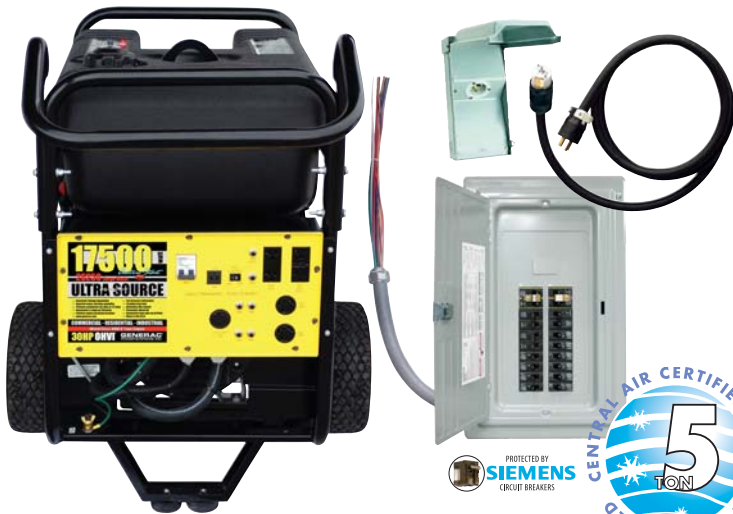

ULTRA SOURCE PORTABLE GENERATORS 17500 & 15000 WATTS

GENERAC
OHVI ENGINES
OVER-HEAD VALVE INDUSTRIAL

ULTRASOURCE[®] 15000 FEATURES:

- 15,000 running watts / 22,500 surge watts
- Enough power to start a 4-ton A/C unit
- Generac OHVI[®] Engine - *Most powerful, longest lasting engine available!*
- Full pressure lubrication
- Automotive style spin on oil filter
- Extended engine life - Rated 3,000+ hours
- Electronic governor for sensitive electronics
- Large 16 gallon fuel capacity for extended operation
- EPA/CARB Certified
- Battery/wheel kit/electric start (standard)
- 2 Year limited warranty

ULTRASOURCE 17500

FEATURES:

- 17,500 running watts / 26,250 surge watts
- Enough power to start a 5-ton A/C unit
- Pre-packaged with pre-wired 60A manual transfer switch with 16 circuits, 15' power cord and outdoor connection box

Model	15000	17500w/ Switch
Model Number	4582	4583
Rated Watts	15000	17500
Surge Watts	22500	26250
Voltage (Vac)	120/240	120/240
Output	125/62.5	145.8/72.9
Engine Type	Generac OHVI [®]	Generac OHVI [®]
Engine Displacement	992cc	992cc
Engine Starting	Electric	Electric
Fuel Capacity (gal.)	16	16
Outlets	2 x 120V 20A GFI 2 x 120V 20A 2 x 120V 30A Twistlock 1 x 120/240V 30A Twistlock 1 x 240V 50A 1 x 12Vdc 10A	
GFI Protection	•	•
Circuit Breakers	•	•
Central Air Starting Capabilities	4 ton	5 ton
Transfer Switch Kit	N/A	included
Automatic Idle Control	•	•
Electronic Governor	•	•
Solid State Voltage Regulator	•	•
Low Oil Pressure Shutdown	•	•
Anti-Vibration System	•	•
Battery Charge Cables	•	•
Maintenance Free Battery	•	•
Single Point Lifting	•	•
Full 1-1/4" Tubular Frame	•	•
Pneumatic Wheel Kit	•	•
Unit Weight (lbs.)	450	525
Dimensions (L"x W"x H")	38.5 x 30.75 x 48.5	38.5 x 30.75 x 48.5