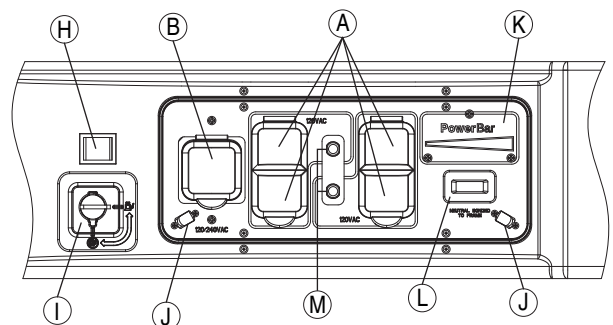

customer connections

Outlets

A	(4) 5-20R GFCI
B	(1) L14-20R

Circuit Breakers

M	(2) 20A
---	---------

Other Features

H	Off/On/Start Switch
I	Fuel Cut-Off
J	Illuminated Control Panel
K	Power Bar
L	Hour Meter

XG4000

specifications

Product Series	XG4000
Model	5778
Configuration/Emissions	49-State
A/C Rated Output Watts:	3600
A/C Maximum Output Watts:	4500
A/C Voltage	120/240
A/C Frequency	60 Hz
Rated 120/240 VAC Amperage	33.3/16.7
Max 120/240 VAC Amperage	41.6/20.8
Engine Displacement	220cc
Engine Type	OHVI
Engine RPM	3600
Recommended Oil	SAE30
Lubrication Method	Full Pressure
Choke Type	Manual Lever
Fuel Shut Off	On Control Panel
Idle Control	Full Speed
Starting Method	Manual
Battery	N/A
Battery Size	N/A
Low Oil Shutdown Method	Low Pressure

dimensions and weights

Length (L)	27.5
Width (W)	22.0
Height (H)	24.5
Extended Length (EL)	42.0
Carton Length	28.0
Carton Width	24.0
Carton Height	21.0
Unit Weight (lbs)	140.0
Shipping Weight (lbs)	153.0