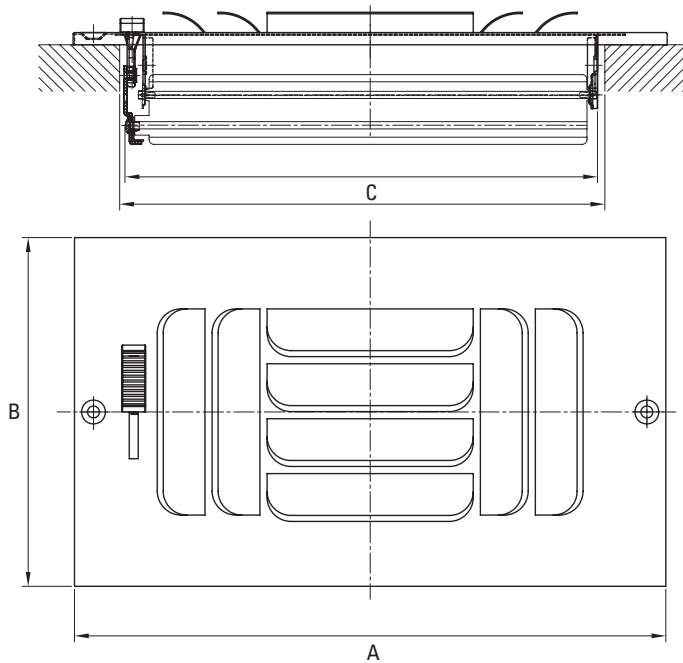

# STAMPED STEEL CURVED BLADE REGISTER 3-WAY

**PS3CW**

**Product Attributes**

- All steel welded curved blade construction
- For both sidewall and ceiling applications
- Three-way air pattern
- Integral multi-shutter damper
- Screws included
- Available in white

**Specifications**

Item No.	Size	Color	A	B	C	D
PS3CWUU	6x6	White	7.75"	7.75"	5.9"	5.7"
PS3CWXP	8x4	White	9.75"	5.75"	7.9"	3.7"
PS3CW10P	10x4	White	11.75"	5.75"	9.9"	3.7"
PS3CW10U	10x6	White	11.75"	7.75"	9.9"	5.63"
PS3CW10X	10x8	White	11.75"	9.75"	9.9"	7.63"
PS3CW1010	10x10	White	11.75"	11.75"	9.9"	9.63"
PS3CW12U	12x6	White	13.75"	7.75"	11.9"	5.63"
PS3CW12X	12x8	White	13.75"	9.75"	11.9"	7.63"
PS3CW1212	12x12	White	13.75"	13.75"	11.9"	11.63"
PS3CW14U	14x6	White	15.75"	7.75"	13.9"	5.63"
PS3CW14X	14x8	White	15.75"	9.75"	13.9"	7.63"

\*horizontal dimension is first

**SIZE AVAILABILITY**

		LENGTH				
		6	8	10	12	14
HEIGHT	4		X	X		
	6	X		X	X	X
	8			X	X	X
	10			X		
	12				X	

**Warranty**

1-year limited warranty.