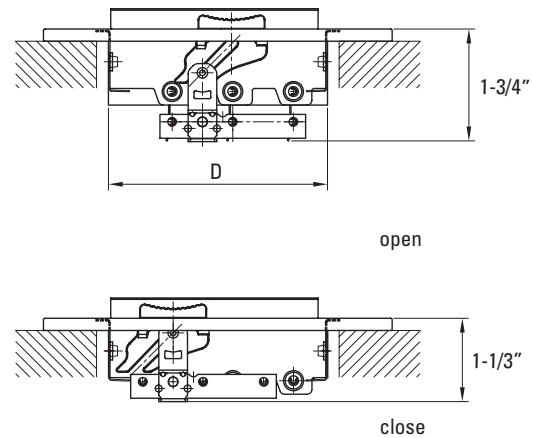

# STAMPED STEEL CURVED BLADE REGISTER 3-WAY

**PS3CW**

**Product Attributes**

- All steel welded curved blade construction
- For both sidewall and ceiling applications
- Three-way air pattern
- Integral multi-shutter damper
- Screws included
- Available in white

**Specifications**

Item No.	Size	Color	A	B	C	D
PS3CWUU	6x6	White	7.75"	7.75"	5.9"	5.7"
PS3CWXP	8x4	White	9.75"	5.75"	7.9"	3.7"
PS3CW10P	10x4	White	11.75"	5.75"	9.9"	3.7"
PS3CW10U	10x6	White	11.75"	7.75"	9.9"	5.63"
PS3CW10X	10x8	White	11.75"	9.75"	9.9"	7.63"
PS3CW1010	10x10	White	11.75"	11.75"	9.9"	9.63"
PS3CW12U	12x6	White	13.75"	7.75"	11.9"	5.63"
PS3CW12X	12x8	White	13.75"	9.75"	11.9"	7.63"
PS3CW1212	12x12	White	13.75"	13.75"	11.9"	11.63"
PS3CW14U	14x6	White	15.75"	7.75"	13.9"	5.63"
PS3CW14X	14x8	White	15.75"	9.75"	13.9"	7.63"

\*horizontal dimension is first

**SIZE AVAILABILITY**

		LENGTH				
		6	8	10	12	14
HEIGHT	4		X	X		
	6	X		X	X	X
	8			X	X	X
	10			X		
	12				X	

**Warranty**

1-year limited warranty.