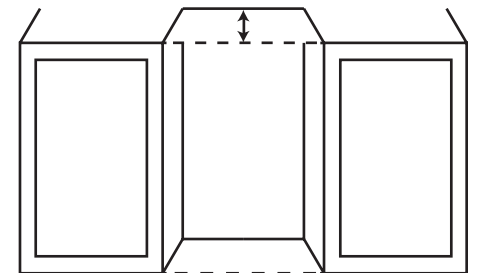

Additional Features:

- 1 year parts & labor warranty
- 5 year sealed system warranty
- Slim 15" design

Front:

Side:

Top:

SPECIFICATIONS:

Model #	ABR151BLSS
Capacity (12 oz. Cans)	86
Product Depth	23 11/16"
Depth with Handle	25 3/8"
Product Height	34 1/8"
Product Width	14 15/16"
Lighting	Blue/White LED
Net Weight	82 lbs.
Refrigerant Type	R600a, 1.06 oz.
Temperature Range	34 - 50°F
Power Cord Length	72"
Amps	1.5
Electric Supply	115V, 60 Hz

Cutout Height: 34 1/4"

Cutout Width: 15 3/16"

Cutout Depth: 24 11/16"

- It is recommended to use an electrical outlet inside adjacent cabinetry.
- Slightly smaller dimensions may be used for this unit, but only if adjacent cabinetry is perfectly square.