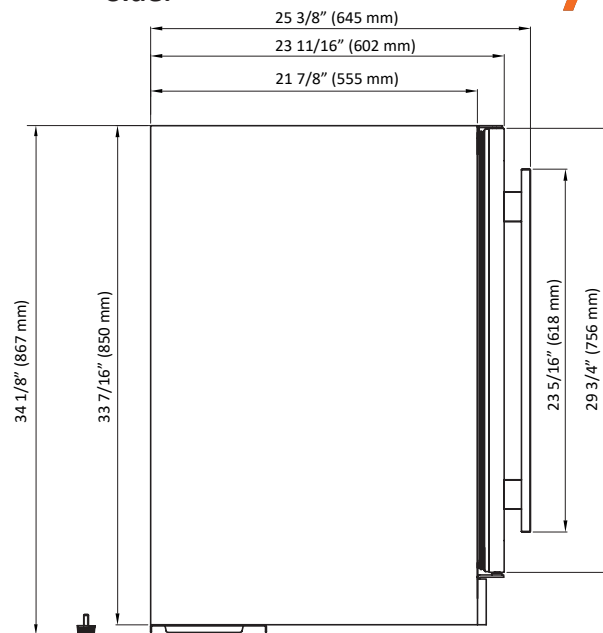

Additional Features:

- 1 year parts & labor warranty
- 5 year sealed system warranty
- Slim 15" design

Front:

Side:

Top:

SPECIFICATIONS:

Model #	ABR151BLSS
Capacity (12 oz. Cans)	86
Product Depth	23 11/16"
Depth with Handle	25 3/8"
Product Height	34 1/8"
Product Width	14 15/16"
Lighting	Blue/White LED
Net Weight	82 lbs.
Refrigerant Type	R600a, 1.06 oz.
Temperature Range	34 - 50°F
Power Cord Length	72"
Amps	1.5
Electric Supply	115V, 60 Hz

Cutout Height: 34 1/4"

Cutout Width: 15 3/16"

Cutout Depth: 24 11/16"

- It is recommended to use an electrical outlet inside adjacent cabinetry.
- Slightly smaller dimensions may be used for this unit, but only if adjacent cabinetry is perfectly square.