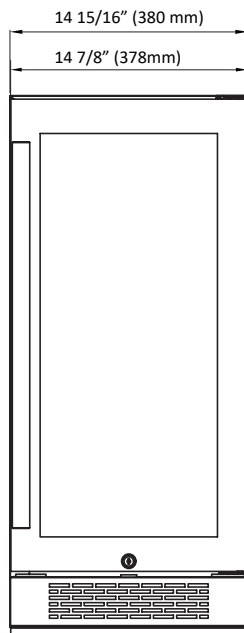

BLACK STAINLESS

Avallon

BEVERAGE REFRIGERATOR

Model: ABR151BLSS

Features:

- Sleek black stainless steel design
- Forced-fan interior cooling helps eliminate hot spots and provide even temperatures
- Temperature range from 34 - 50°F
- Choose between blue or white LED interior lighting
- Store up to 86 beverage cans with ease
- Low-E, double-paned, argon filled reversible glass door
- Removable, glass-sanded shelves
- Adjustable leveling legs
- Intuitive touch controls and digital display
- Quick and easy built-in or freestanding installation

Additional Features:

- 1 year parts & labor warranty
- 5 year sealed system warranty
- Slim 15" design

Front:

Side:

Top:

SPECIFICATIONS:

Model #	ABR151BLSS
Capacity (12 oz. Cans)	86
Product Depth	23 11/16"
Depth with Handle	25 3/8"
Product Height	34 1/8"
Product Width	14 15/16"
Lighting	Blue/White LED
Net Weight	82 lbs.
Refrigerant Type	R600a, 1.06 oz.
Temperature Range	34 - 50°F
Power Cord Length	72"
Amps	1.5
Electric Supply	115V, 60 Hz

Cutout Height: 34 1/4"

Cutout Width: 15 3/16"

Cutout Depth: 24 11/16"

- It is recommended to use an electrical outlet inside adjacent cabinetry.
- Slightly smaller dimensions may be used for this unit, but only if adjacent cabinetry is perfectly square.