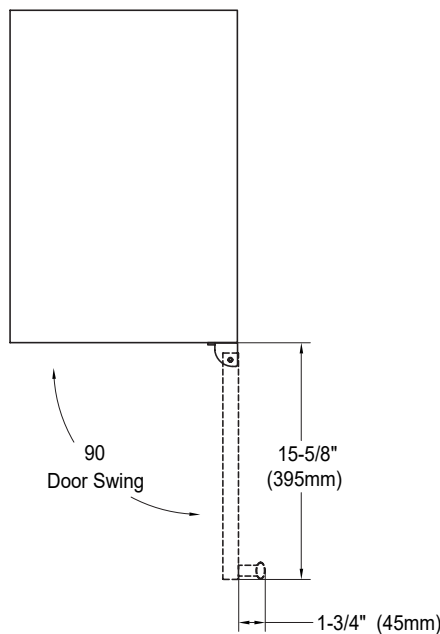

Additional Features:

- 1 year parts & labor warranty
- 5 year sealed system warranty
- Slim 15" design

Front:

Side:

Top:

SPECIFICATIONS:

Model #	ABR151BLSS
Capacity (12 oz. Cans)	86
Product Depth	23 11/16"
Depth with Handle	25 3/8"
Product Height	34 1/8"
Product Width	14 15/16"
Lighting	Blue/White LED
Net Weight	82 lbs.
Refrigerant Type	R600a, 1.06 oz.
Temperature Range	34 - 50°F
Power Cord Length	72"
Amps	1.5
Electric Supply	115V, 60 Hz

Cutout Height: 34 1/4"

Cutout Width: 15 3/16"

Cutout Depth: 24 11/16"

- It is recommended to use an electrical outlet inside adjacent cabinetry.
- Slightly smaller dimensions may be used for this unit, but only if adjacent cabinetry is perfectly square.