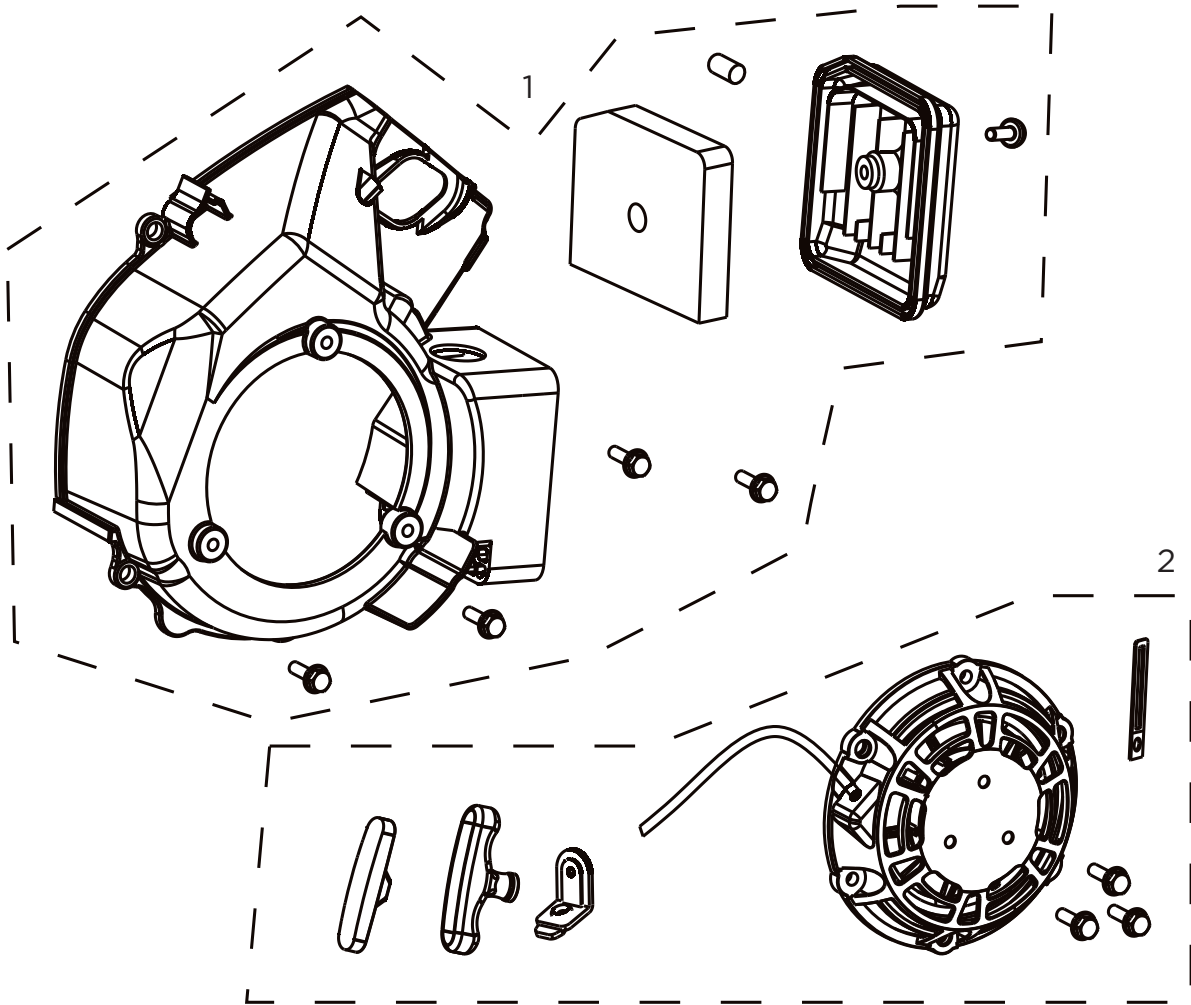

PARTS BREAKDOWN INVERTER GENERATOR

MODEL:BE2800i

05012024

BEPOWEREQUIPMENT

.COM

PARTS BREAKDOWN INVERTER GENERATOR

MODEL:BE2800i

CRANKCASE

REF #	DESCRIPTION	QTY	BE PART #
1	MAGNETIC DIPSTICK	1	85.561.043

PARTS BREAKDOWN INVERTER GENERATOR

MODEL:BE2800i

CYLINDER HEAD COVER ASSEMBLY

REF #	DESCRIPTION	QTY	BE PART #
1	CYLINDER HEAD COVER	1	85.561.099
2	STUDS BOLT	2+2	85.561.106
3	CYLINDER HEAD GASKET	1	85.561.100
4	EXHAUST PORT GASKET	1	85.561.107

PARTS BREAKDOWN INVERTER GENERATOR

MODEL:BE2800i

ENGINE STARTER

REF #	DESCRIPTION	QTY	BE PART #
1	FAN SHROUD W/AIR FILTER	1	85.561.044
2	RECOIL ASSEMBLY	1	85.561.045

PARTS BREAKDOWN INVERTER GENERATOR

MODEL:BE2800i

VALVE ASSEMBLY

REF #	DESCRIPTION	QTY	BE PART #
1	VALVE ASSEMBLY	1	85.561.101

PARTS BREAKDOWN INVERTER GENERATOR

MODEL:BE2800i

CARBURETOR PARTS

REF #	DESCRIPTION	QTY	BE PART #
1	CARBURETOR ASSEMBLY	1	85.561.046