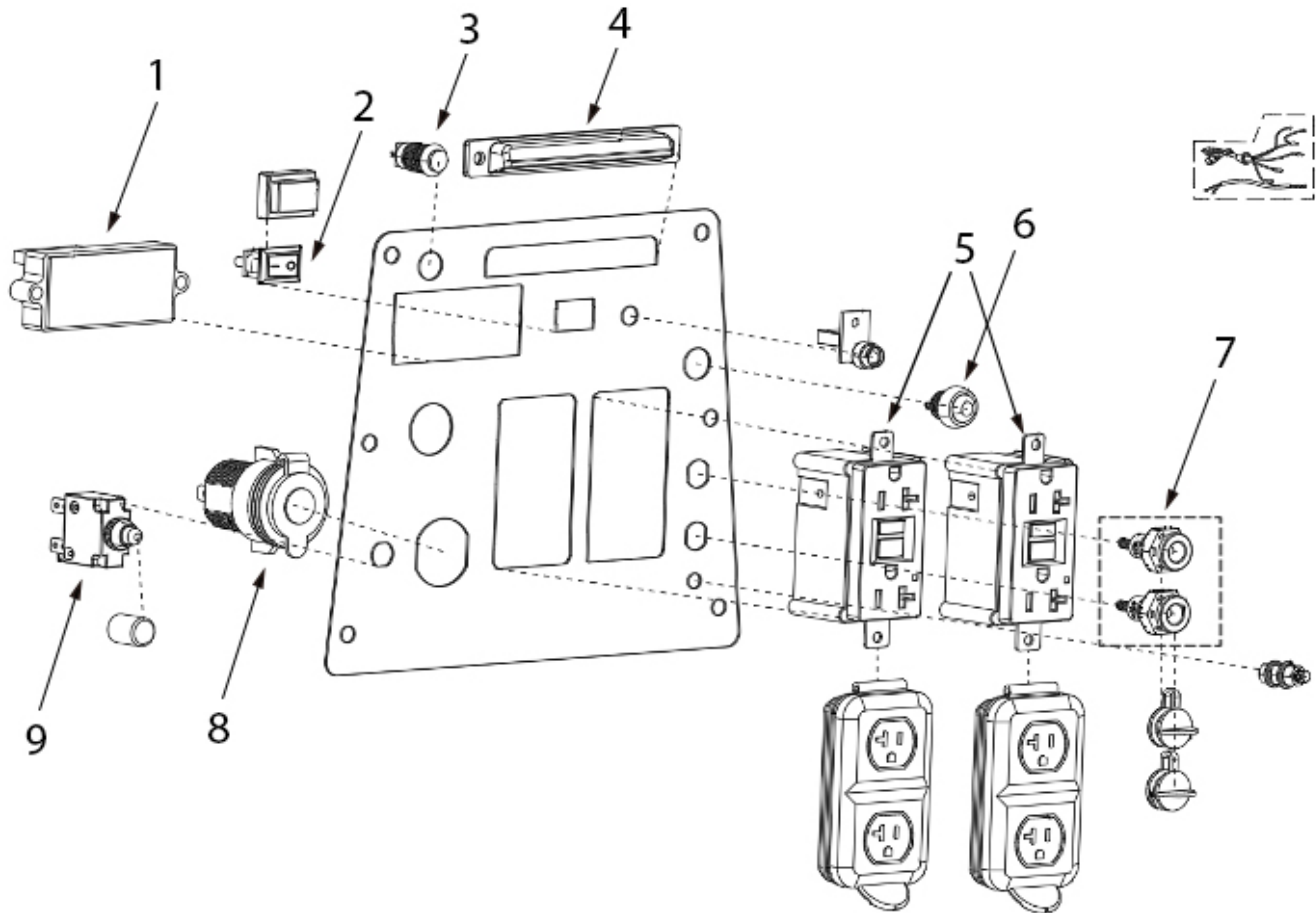

PARTS BREAKDOWN INVERTER GENERATOR

MODEL:BE2800i

BACKPLANE / INVERTER

REF #	DESCRIPTION	QTY	BE PART #
1	INVERTER	1	85.561.047
2	SHOCK ABSORBERS	4	85.561.105
3	FEET W/HARDWARE	1	85.561.102

PANEL

REF #	DESCRIPTION	QTY	BE PART #
1	COMBINATION SWITCH	1	85.561.049
2	CO ALARM	1	85.561.048
3	VOLTAGE REGULATING RECTIFIER	1	85.561.103

PARTS BREAKDOWN INVERTER GENERATOR

MODEL:BE2800i

RIGHT EXTERIOR COVER

REF #	DESCRIPTION	QTY	BE PART #
1	RIGHT COVER ASSEMBLY	1	85.561.104

PARTS BREAKDOWN INVERTER GENERATOR

MODEL:BE2800i

FUEL TANK COMPONENTS

REF #	DESCRIPTION	QTY	BE PART #
1	TANK CAP, FUEL FILTER, FILT TIP	1	85.561.050

PARTS BREAKDOWN INVERTER GENERATOR

MODEL:BE2800i

CONTROL PANEL

REF #	DESCRIPTION	QTY	BE PART #
1	MULTIFUNCTIONAL DIGITAL DISPLAY TABLE	1	85.561.164
2	IDLE SWITCH	1	85.561.153
3	LED SWITCH	1	85.561.136
4	LED LIGHT	1	85.561.155
5	AC RECEPTACLE(GFCI) AC125V/20A	2	85.561.146
6	RESET SWITCH	1	85.561.165
7	PARALLEL SOCKET	2	85.561.166
8	DC12V	1	85.561.146
9	DC THERMAL PROTECTION 8A	1	85.561.148