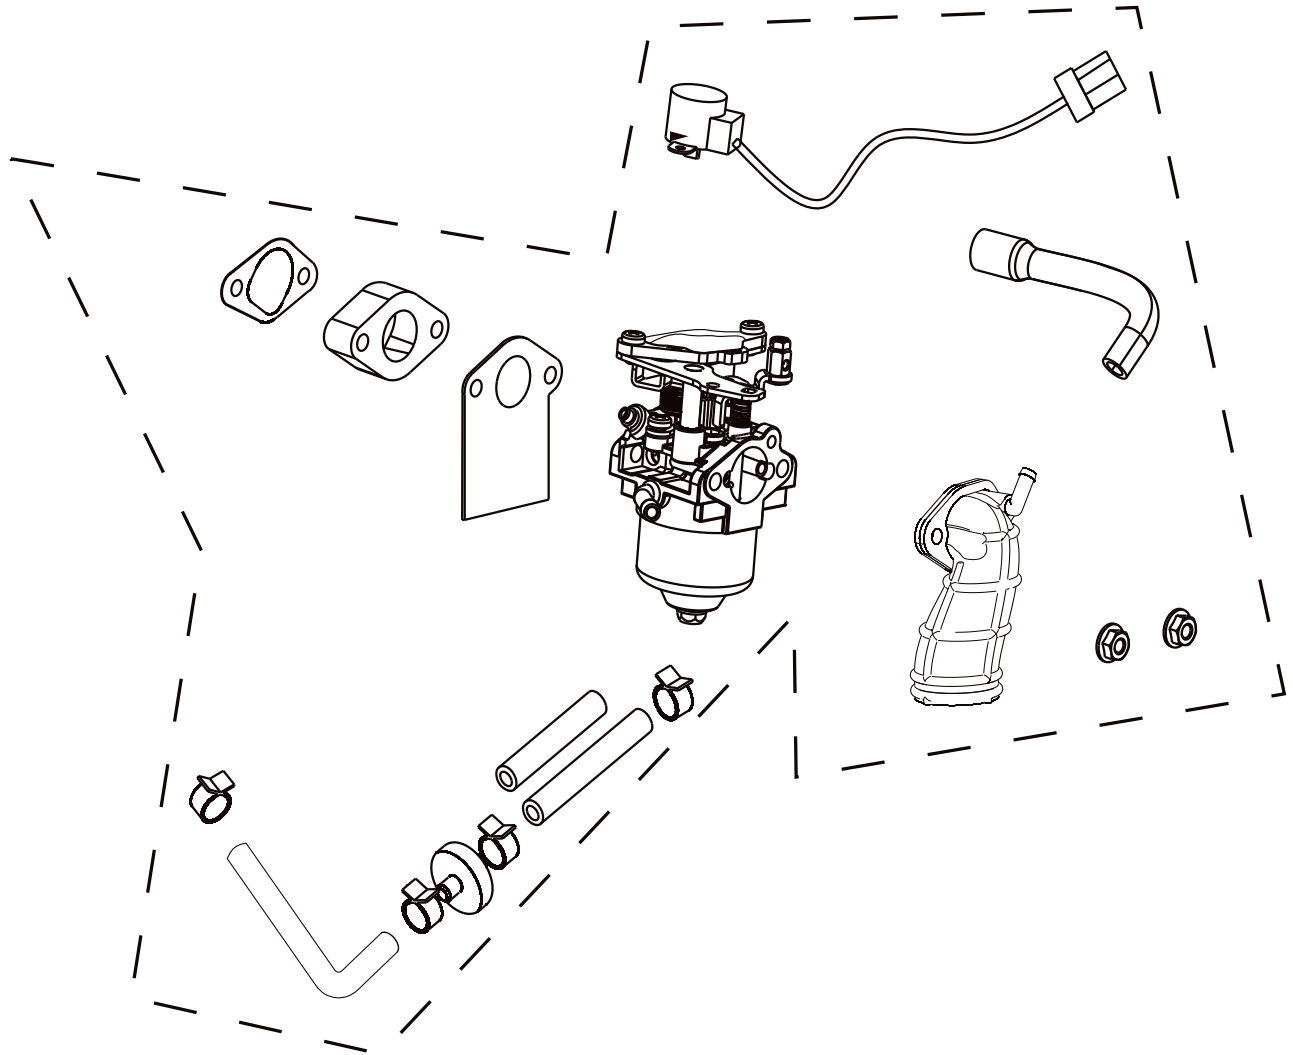

PARTS BREAKDOWN INVERTER GENERATOR

MODEL:BE2800i

ENGINE STARTER

REF #	DESCRIPTION	QTY	BE PART #
1	FAN SHROUD W/AIR FILTER	1	85.561.044
2	RECOIL ASSEMBLY	1	85.561.045

PARTS BREAKDOWN INVERTER GENERATOR

MODEL:BE2800i

VALVE ASSEMBLY

REF #	DESCRIPTION	QTY	BE PART #
1	VALVE ASSEMBLY	1	85.561.101

PARTS BREAKDOWN INVERTER GENERATOR

MODEL:BE2800i

CARBURETOR PARTS

REF #	DESCRIPTION	QTY	BE PART #
1	CARBURETOR ASSEMBLY	1	85.561.046

PARTS BREAKDOWN INVERTER GENERATOR

MODEL:BE2800i

BACKPLANE / INVERTER

REF #	DESCRIPTION	QTY	BE PART #
1	INVERTER	1	85.561.047
2	SHOCK ABSORBERS	4	85.561.105
3	FEET W/HARDWARE	1	85.561.102

PANEL

REF #	DESCRIPTION	QTY	BE PART #
1	COMBINATION SWITCH	1	85.561.049
2	CO ALARM	1	85.561.048
3	VOLTAGE REGULATING RECTIFIER	1	85.561.103