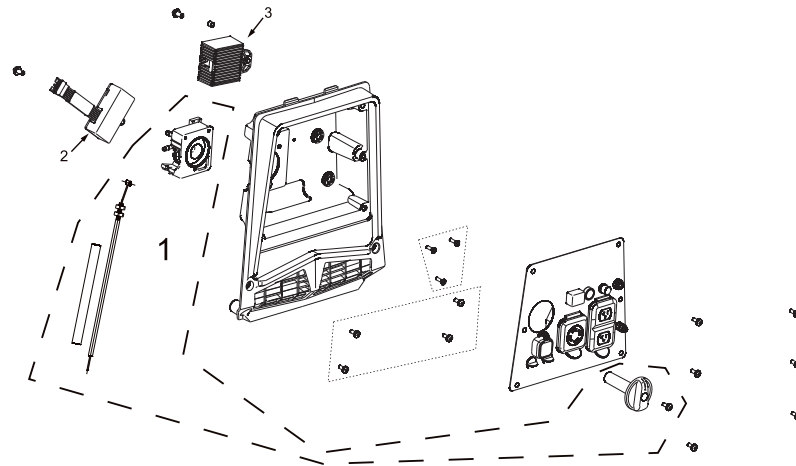

VALVE ASSEMBLY

REF #	DESCRIPTION	QTY	BE PART #
1	VALVE ASSEMBLY	1	85.561.101

PARTS BREAKDOWN INVERTER GENERATOR

MODEL:BE2800i

CARBURETOR PARTS

REF #	DESCRIPTION	QTY	BE PART #
1	CARBURETOR ASSEMBLY	1	85.561.046

PARTS BREAKDOWN INVERTER GENERATOR

MODEL:BE2800i

BACKPLANE / INVERTER

REF #	DESCRIPTION	QTY	BE PART #
1	INVERTER	1	85.561.047
2	SHOCK ABSORBERS	4	85.561.105
3	FEET W/HARDWARE	1	85.561.102

PANEL

REF #	DESCRIPTION	QTY	BE PART #
1	COMBINATION SWITCH	1	85.561.049
2	CO ALARM	1	85.561.048
3	VOLTAGE REGULATING RECTIFIER	1	85.561.103

PARTS BREAKDOWN INVERTER GENERATOR

MODEL:BE2800i

RIGHT EXTERIOR COVER

REF #	DESCRIPTION	QTY	BE PART #
1	RIGHT COVER ASSEMBLY	1	85.561.104

PARTS BREAKDOWN INVERTER GENERATOR

MODEL:BE2800i

FUEL TANK COMPONENTS