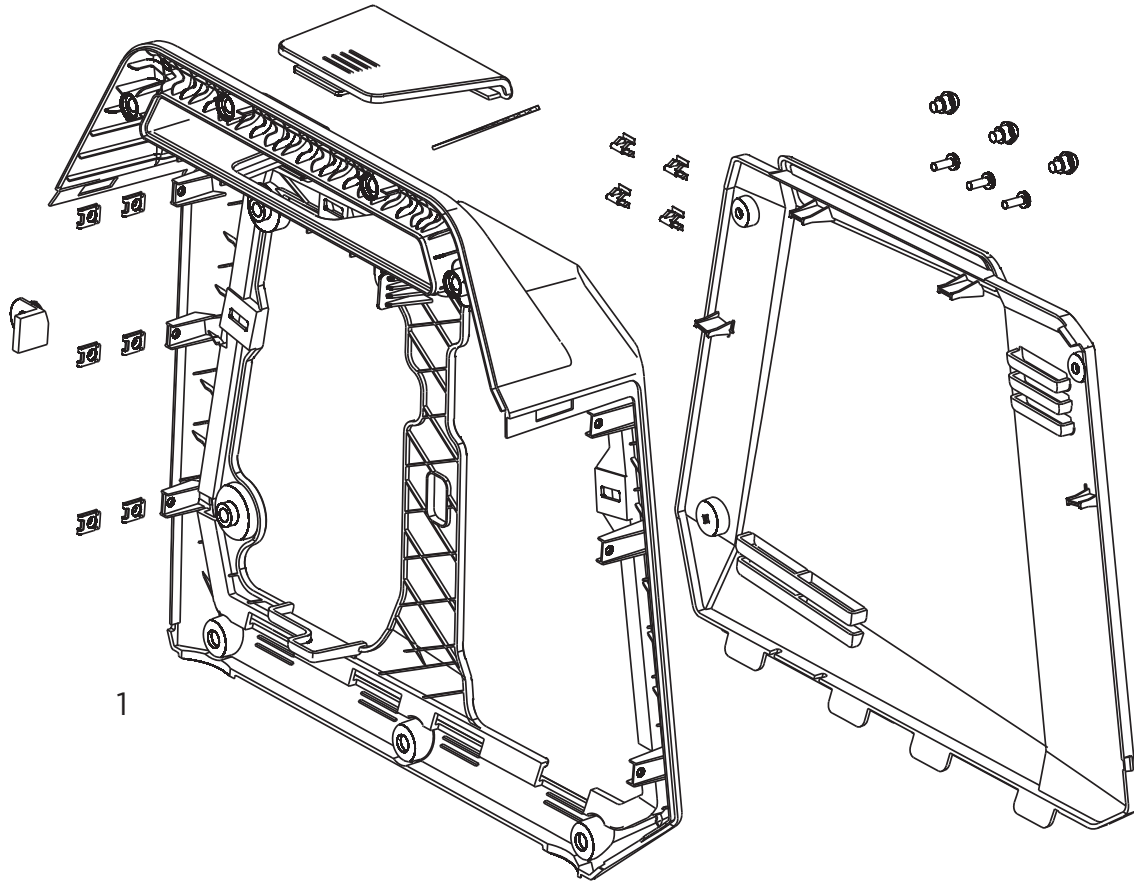

RIGHT EXTERIOR COVER