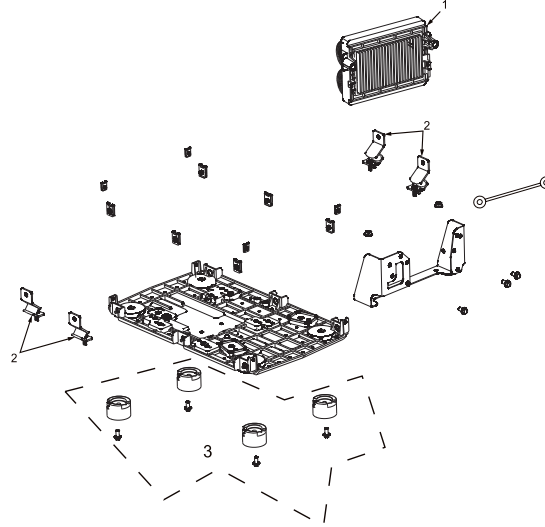

PARTS BREAKDOWN INVERTER GENERATOR

MODEL:BE2800i

ENGINE STARTER

REF #	DESCRIPTION	QTY	BE PART #
1	FAN SHROUD W/AIR FILTER	1	85.561.044
2	RECOIL ASSEMBLY	1	85.561.045

PARTS BREAKDOWN INVERTER GENERATOR

MODEL:BE2800i

VALVE ASSEMBLY

REF #	DESCRIPTION	QTY	BE PART #
1	VALVE ASSEMBLY	1	85.561.101

PARTS BREAKDOWN INVERTER GENERATOR

MODEL:BE2800i

CARBURETOR PARTS

REF #	DESCRIPTION	QTY	BE PART #
1	CARBURETOR ASSEMBLY	1	85.561.046

PARTS BREAKDOWN INVERTER GENERATOR

MODEL:BE2800i

BACKPLANE / INVERTER

REF #	DESCRIPTION	QTY	BE PART #
1	INVERTER	1	85.561.047
2	SHOCK ABSORBERS	4	85.561.105
3	FEET W/HARDWARE	1	85.561.102

PANEL

REF #	DESCRIPTION	QTY	BE PART #
1	COMBINATION SWITCH	1	85.561.049
2	CO ALARM	1	85.561.048
3	VOLTAGE REGULATING RECTIFIER	1	85.561.103