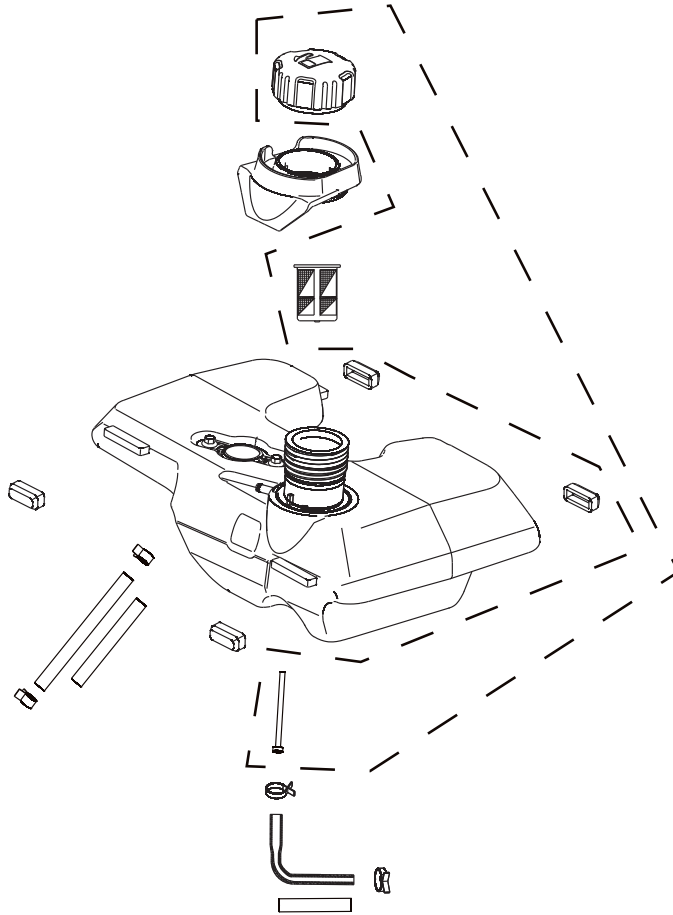

PARTS BREAKDOWN INVERTER GENERATOR

MODEL:BE2800i

BACKPLANE / INVERTER

REF #	DESCRIPTION	QTY	BE PART #
1	INVERTER	1	85.561.047
2	SHOCK ABSORBERS	4	85.561.105
3	FEET W/HARDWARE	1	85.561.102

PANEL

REF #	DESCRIPTION	QTY	BE PART #
1	COMBINATION SWITCH	1	85.561.049
2	CO ALARM	1	85.561.048
3	VOLTAGE REGULATING RECTIFIER	1	85.561.103

PARTS BREAKDOWN INVERTER GENERATOR

MODEL:BE2800i

RIGHT EXTERIOR COVER

REF #	DESCRIPTION	QTY	BE PART #
1	RIGHT COVER ASSEMBLY	1	85.561.104

PARTS BREAKDOWN INVERTER GENERATOR

MODEL:BE2800i

FUEL TANK COMPONENTS

REF #	DESCRIPTION	QTY	BE PART #
1	TANK CAP, FUEL FILTER, FILT TIP	1	85.561.050

PARTS BREAKDOWN INVERTER GENERATOR

MODEL:BE2800i

CONTROL PANEL

REF #	DESCRIPTION	QTY	BE PART #
1	MULTIFUNCTIONAL DIGITAL DISPLAY TABLE	1	85.561.164
2	IDLE SWITCH	1	85.561.153
3	LED SWITCH	1	85.561.136
4	LED LIGHT	1	85.561.155
5	AC RECEPTACLE(GFCI) AC125V/20A	2	85.561.146
6	RESET SWITCH	1	85.561.165
7	PARALLEL SOCKET	2	85.561.166
8	DC12V	1	85.561.146
9	DC THERMAL PROTECTION 8A	1	85.561.148