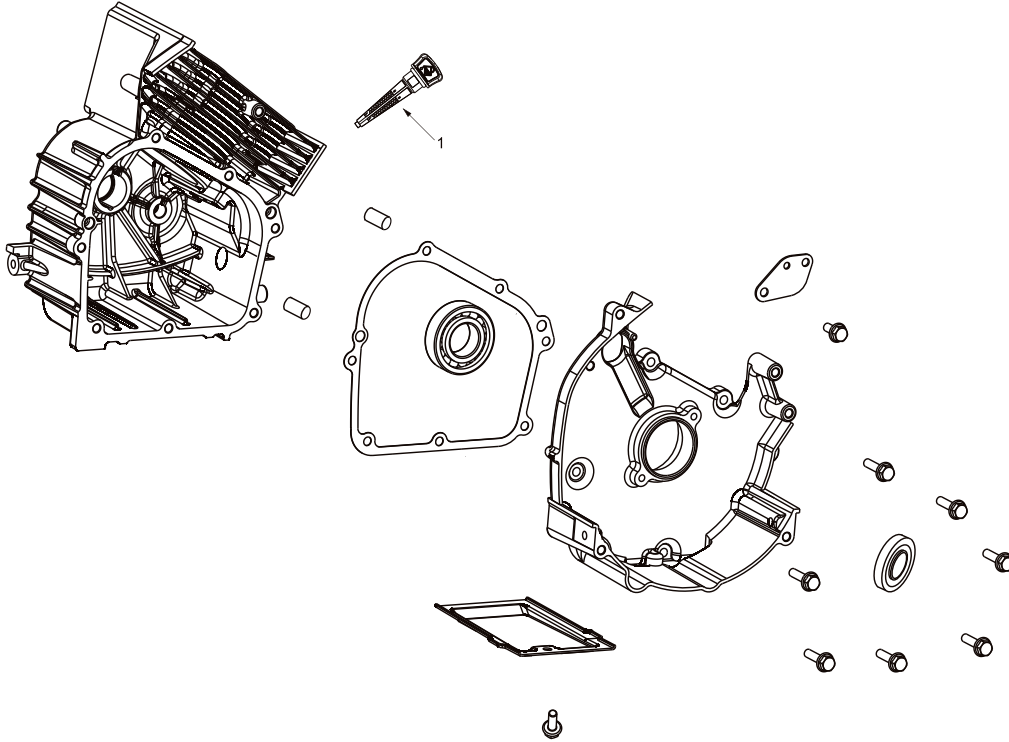

PARTS BREAKDOWN INVERTER GENERATOR

MODEL:BE2800i

05012024

BEPOWEREQUIPMENT

.COM

PARTS BREAKDOWN INVERTER GENERATOR

MODEL:BE2800i

CRANKCASE

REF #	DESCRIPTION	QTY	BE PART #
1	MAGNETIC DIPSTICK	1	85.561.043

PARTS BREAKDOWN INVERTER GENERATOR

MODEL:BE2800i

CYLINDER HEAD COVER ASSEMBLY

REF #	DESCRIPTION	QTY	BE PART #
1	CYLINDER HEAD COVER	1	85.561.099
2	STUDS BOLT	2+2	85.561.106
3	CYLINDER HEAD GASKET	1	85.561.100
4	EXHAUST PORT GASKET	1	85.561.107

PARTS BREAKDOWN INVERTER GENERATOR

MODEL:BE2800i

ENGINE STARTER

REF #	DESCRIPTION	QTY	BE PART #
1	FAN SHROUD W/AIR FILTER	1	85.561.044
2	RECOIL ASSEMBLY	1	85.561.045

PARTS BREAKDOWN INVERTER GENERATOR

MODEL:BE2800i

VALVE ASSEMBLY

REF #	DESCRIPTION	QTY	BE PART #
1	VALVE ASSEMBLY	1	85.561.101

PARTS BREAKDOWN INVERTER GENERATOR

MODEL:BE2800i

CARBURETOR PARTS

REF #	DESCRIPTION	QTY	BE PART #
1	CARBURETOR ASSEMBLY	1	85.561.046