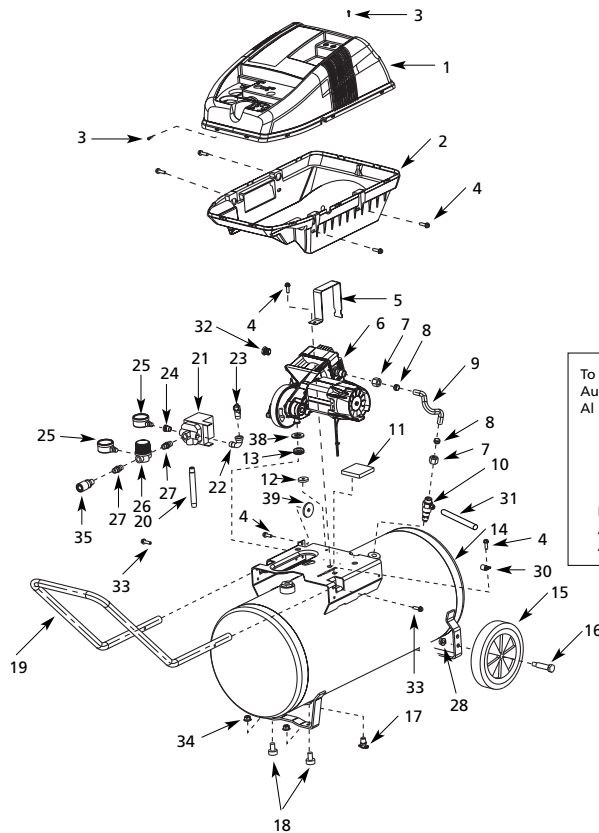

To Pressure Switch
Au Manostat
Al interruptor de presión

Items 29, 36 & 37
Articles 29, 36 et 37
Artículos 29, 36 y 37