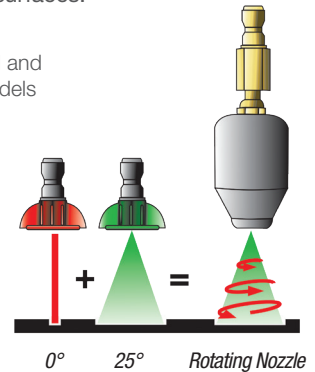

Rotating Nozzles

Increase your cleaning power and decrease your cleaning time with rotating nozzles. They offer 0° spray impact with 25° coverage. Nozzles include filter with quick connect. Can be used on sidewalks, driveways, track vehicles, muddy areas, old peeling paints and concrete surfaces.

AW-0018-0364

- Fits CM-1400-1MEH and CM-1400-OMEC models

AW-7310-0003

- Fits CV, CM and WP Series models

PRESSURE WASHERS

AW-7510-0035

PART NUMBER	18-0370	18-0371	AW-0018-0364	AW-0018-0374	AW-7004-SERIES
ORIFICE SIZE	1.25mm	1.4mm	1.2mm	3.0	3.5 up to 5.5*
PSI	2400	3500	2400	8700	6000
MAX. TEMPERATURE	105°F	105°F	105°F	190°F	212°F

Power Broom with Rotating Nozzle

Designed with wheels for easy mobility and a powerful rotating nozzle, this power broom takes extra cleaning power to the next level.

AW-7012-7004

- 3.0 orifice size
- 7200-PSI rated
- 190°F maximum temperature
- Attaches to pressure washer wand with quick connect fitting on power broom
- Fits CWC-7004-4MGH