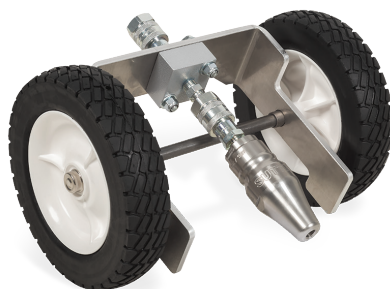

Rotating Nozzles

Increase your cleaning power and decrease your cleaning time with rotating nozzles. They offer 0° spray impact with 25° coverage. Nozzles include filter with quick connect. Can be used on sidewalks, driveways, track vehicles, muddy areas, old peeling paints and concrete surfaces.

PART NUMBER	AW-7310-0003	AW-7500-SERIES	AW-7510-0035	AW-7510-0004
ORIFICE SIZE	3.0	3.5 up to 6.0*	3.5	4.0
PSI	3000	6000	5100	5100
MAX. TEMPERATURE	212°F	212°F	212°F	212°F

*Consult factory for correct orifice size.

Power Broom with Rotating Nozzle

Designed with wheels for easy mobility and a powerful rotating nozzle, this power broom takes extra cleaning power to the next level.

AW-7012-7004

- 3.0 orifice size
- 7200-PSI rated
- 190°F maximum temperature
- Attaches to pressure washer wand with quick connect fitting on power broom
- Fits CWC-7004-4MGH

Multi-Function Nozzles

Designed with six high pressure stainless-steel nozzles for longer life and durability. Its compact design features six nozzles in one: 0°, 15°, 25° and 40° plus soap and rinse.

Consult factory for correct orifice size.