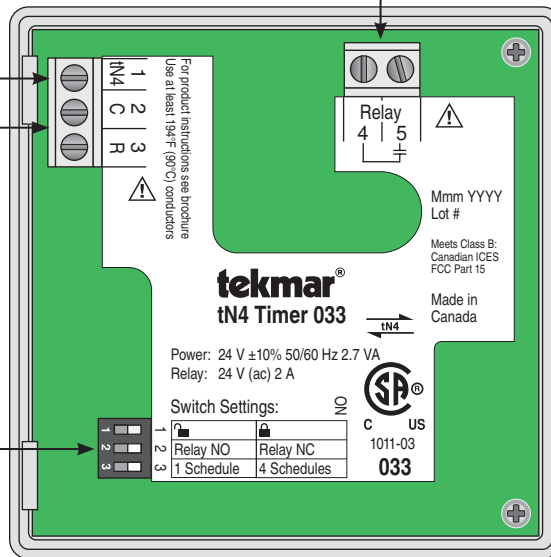

tekmar® - Job Record

tekmarNet®4 Timer 033

J033

08/09

Timer Label _____ Schedule 1: On / Off

Network Address (Bus:Unit) _____ Schedule 2: On / Off

Model No. 033 _____ Schedule 3: On / Off

Connected to Zone Manager / Zone _____ Schedule 4: On / Off

Communication / Power	24 Volt (C, R)	tN4	Relays	External Relay
Source			Source	
Location			Location	

Dip Switch Settings
(circle/fill-in the correct setting)

Unlock	1 ☐	Lock
Relay NO	2 ☐	Relay NC
1 Schedule	3 ☐	4 Schedules

Wiring Colors:	
R	Red
C	Black
tN4	Blue

Time Menu Settings:

Item	Setting	Item	Setting
DAYLIGHT SAVINGS	DST 1 / DST 2 / Off	TIME CLOCK	12 hr / 24 hr